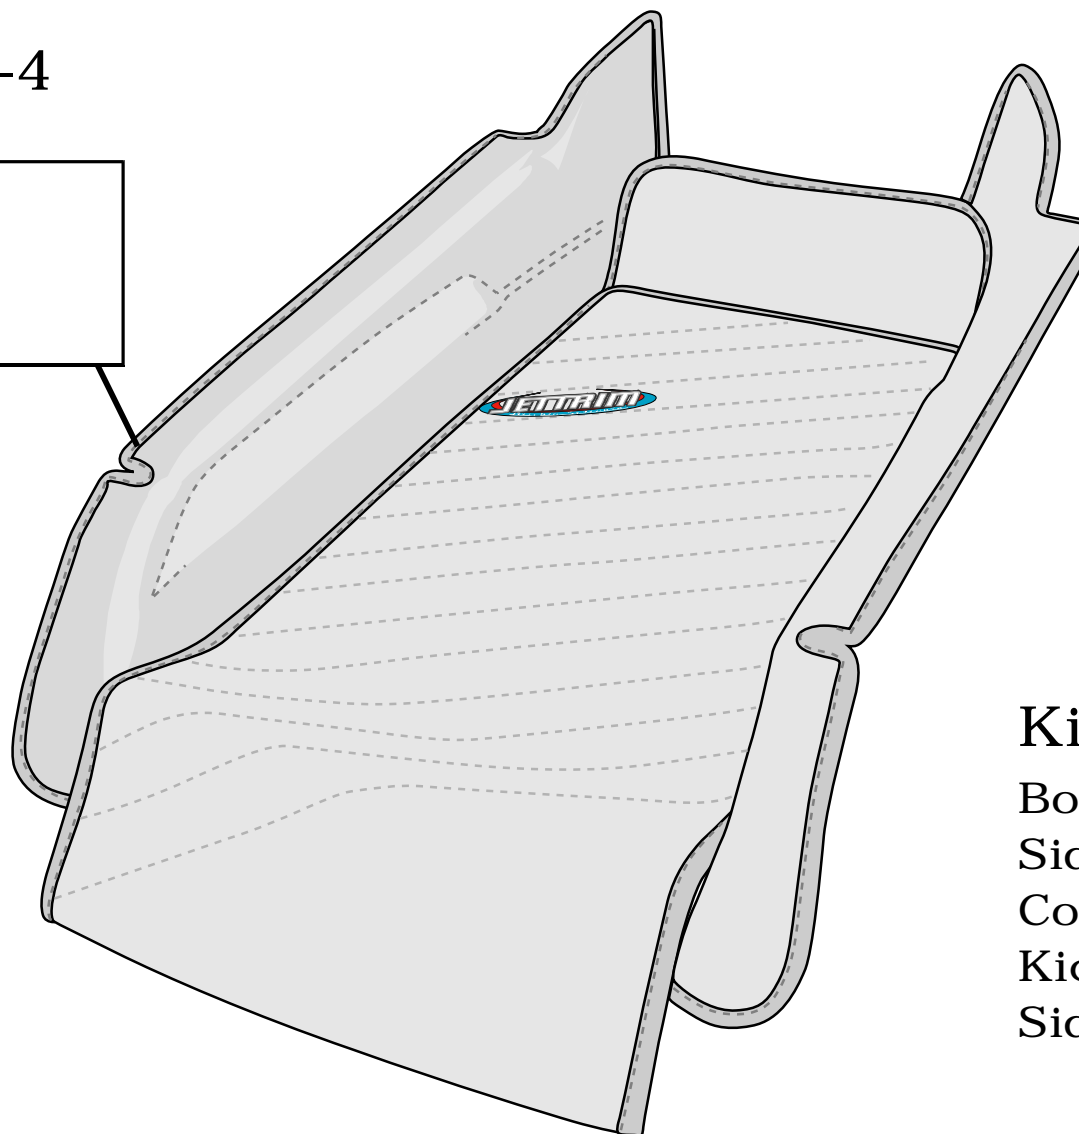

# HSR-Benelli S-4

EDGE

(COLOR)

## Kit contents

Bottom mat

Side mat w / lifter

Control panel cover

Kick tail foam sponge

Side rail foam sponge

なまえ :

でんわ :