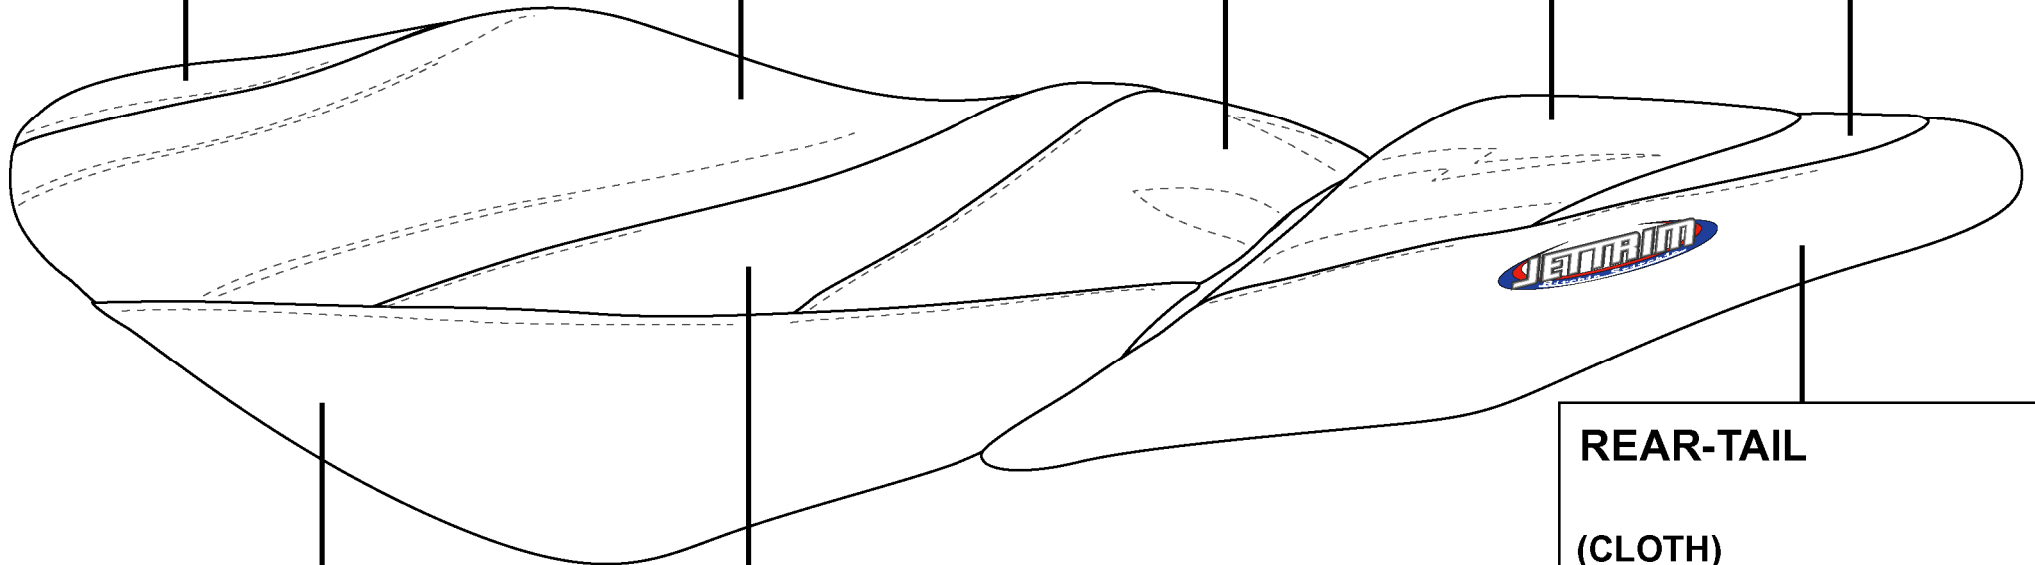

YAMAHA FX140/160 Retro

FRONT-TAIL

(CLOTH)
(COLOR)

REAR-TOP 2

(CLOTH)
(COLOR)

TOP1

(CLOTH)
(COLOR)

TOP1

(CLOTH)
(COLOR)

REAR-TOP 1

(CLOTH)
(COLOR)

FRONT-SIDE

(CLOTH)
(COLOR)

TOP2

(CLOTH)
(COLOR)

REAR-TAIL