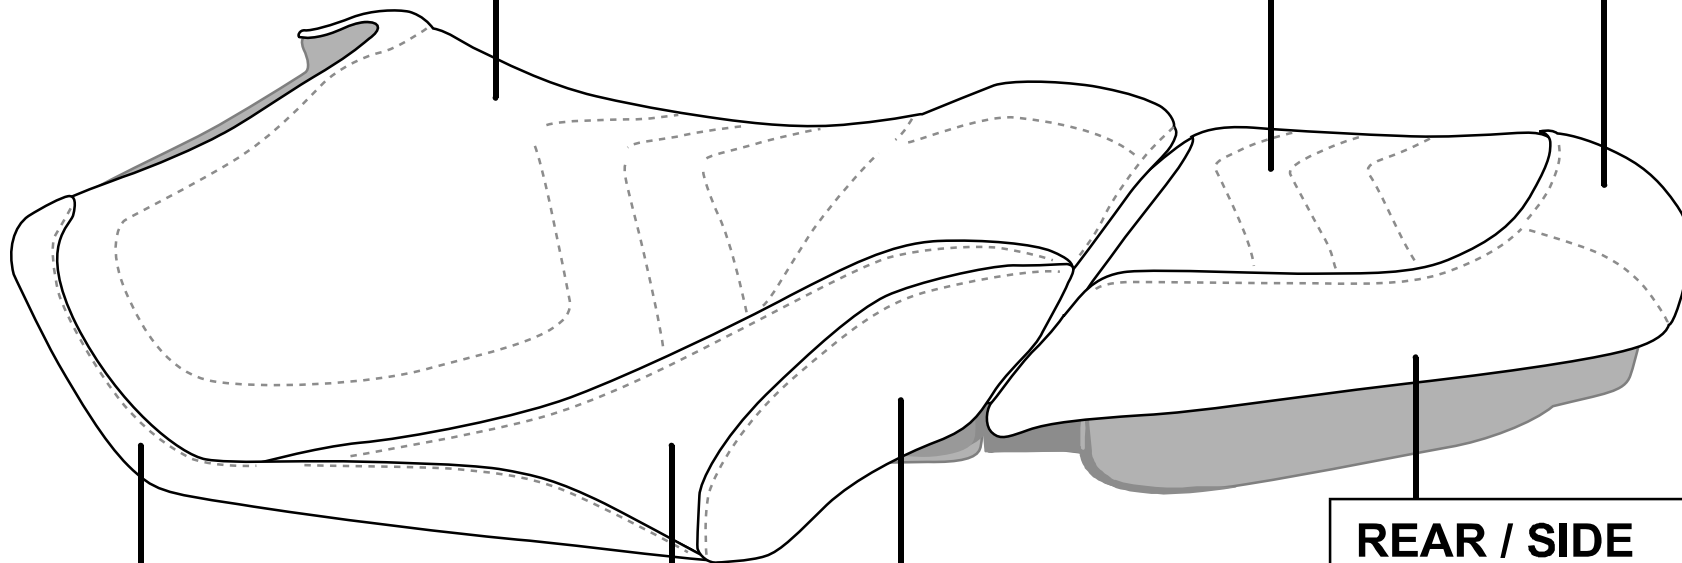

YAMAHA GP spike

TOP

(CLOTH)
(COLOR)

REAR / TOP

(CLOTH)
(COLOR)

REAR / TAIL

(CLOTH)
(COLOR)

FRONT / SIDE1

(CLOTH)
(COLOR)

SPIKE

(CLOTH)
(COLOR)

SPIKE

(CLOTH)
(COLOR)

REAR / SIDE

(CLOTH)
(COLOR)

なまえ :