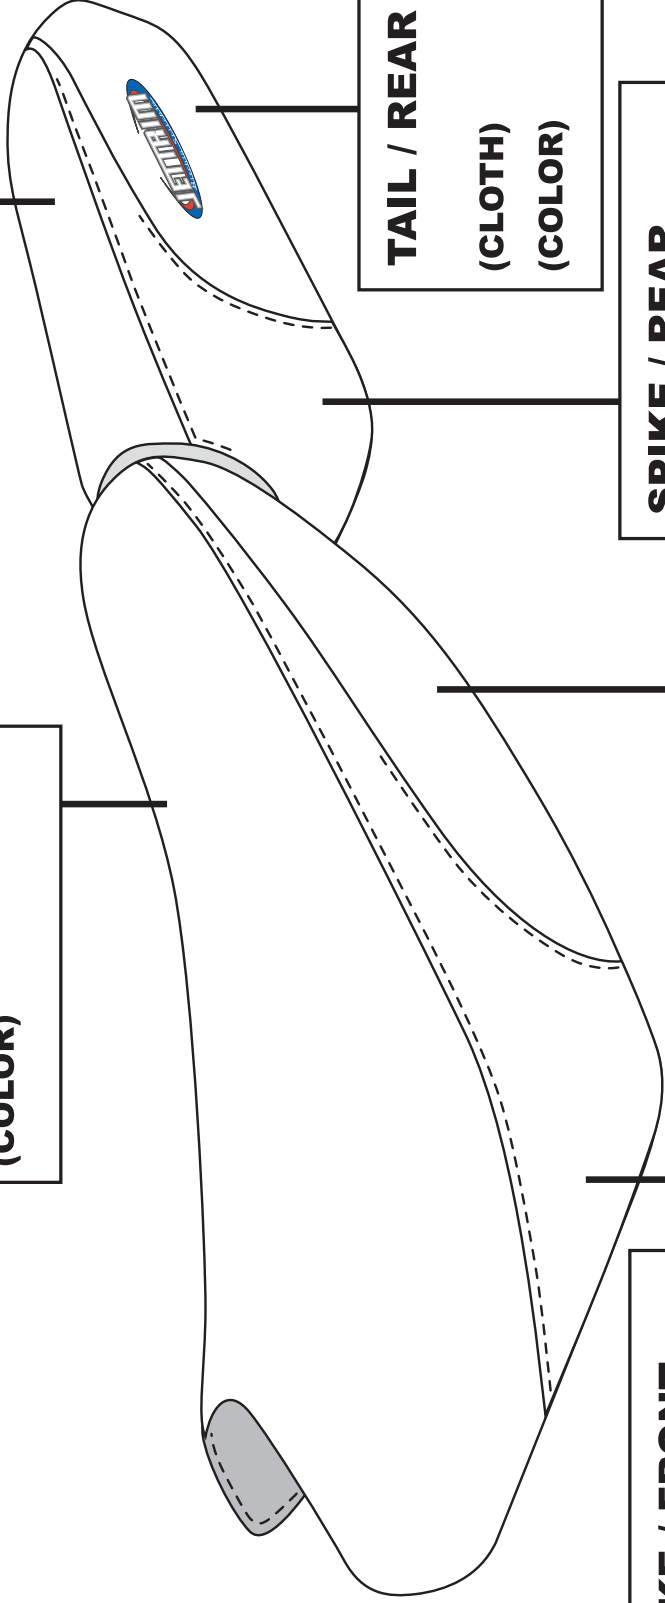

KAWASAKI Ultra250

TOP / REAR
(CLOTH)
(COLOR)

TOP / FRONT
(CLOTH)
(COLOR)

TAIL / REAR
(CLOTH)
(COLOR)

SPIKE / REAR
(CLOTH)
(COLOR)

TAIL / FRONT
(CLOTH)
(COLOR)

SPIKE / FRONT
(CLOTH)
(COLOR)

JETWAVE