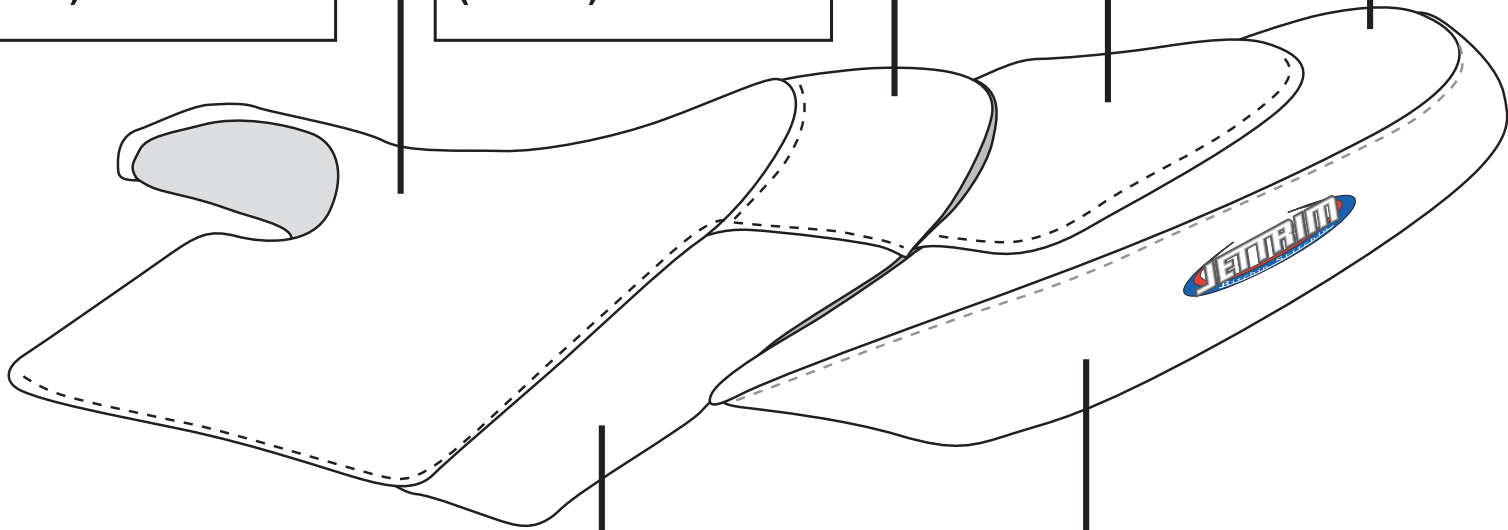

SEA-DOO RXT

FRONT-TOP
(CLOTH)
(COLOR)

FRONT-TAIL
(CLOTH)
(COLOR)

REAR-TOP
(CLOTH)
(COLOR)

REAR-TAIL
(CLOTH)
(COLOR)

FRONT-SIDE
(CLOTH)
(COLOR)

REAR-SIDE
(CLOTH)
(COLOR)

なまえ：
でんわ：
ゆうびんばんごう：
じゅうしょ：