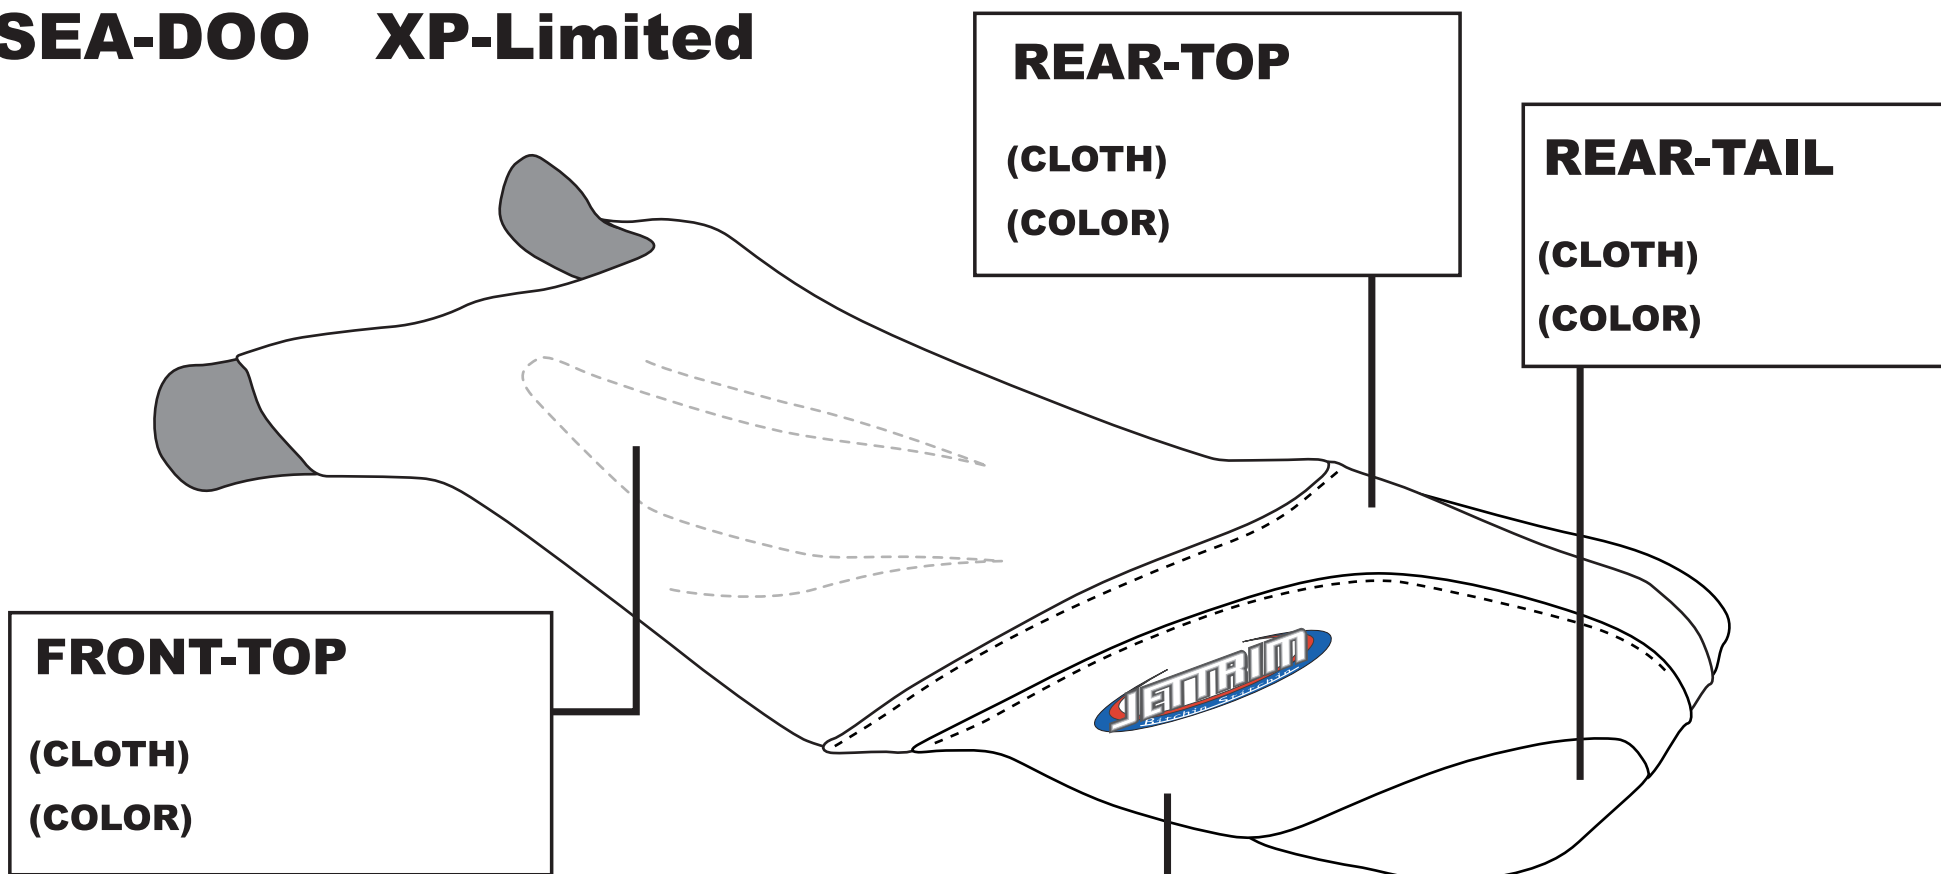

SEA-DOO XP-Limited

FRONT-TOP
(CLOTH)
(COLOR)

REAR-TOP
(CLOTH)
(COLOR)

REAR-TAIL
(CLOTH)
(COLOR)

REAR-SIDE
(CLOTH)
(COLOR)

なまえ：
でんわ：
ゆうびんばんごう：
じゅうしょ：

JETWAVE

<http://www.jetwave.jp/>