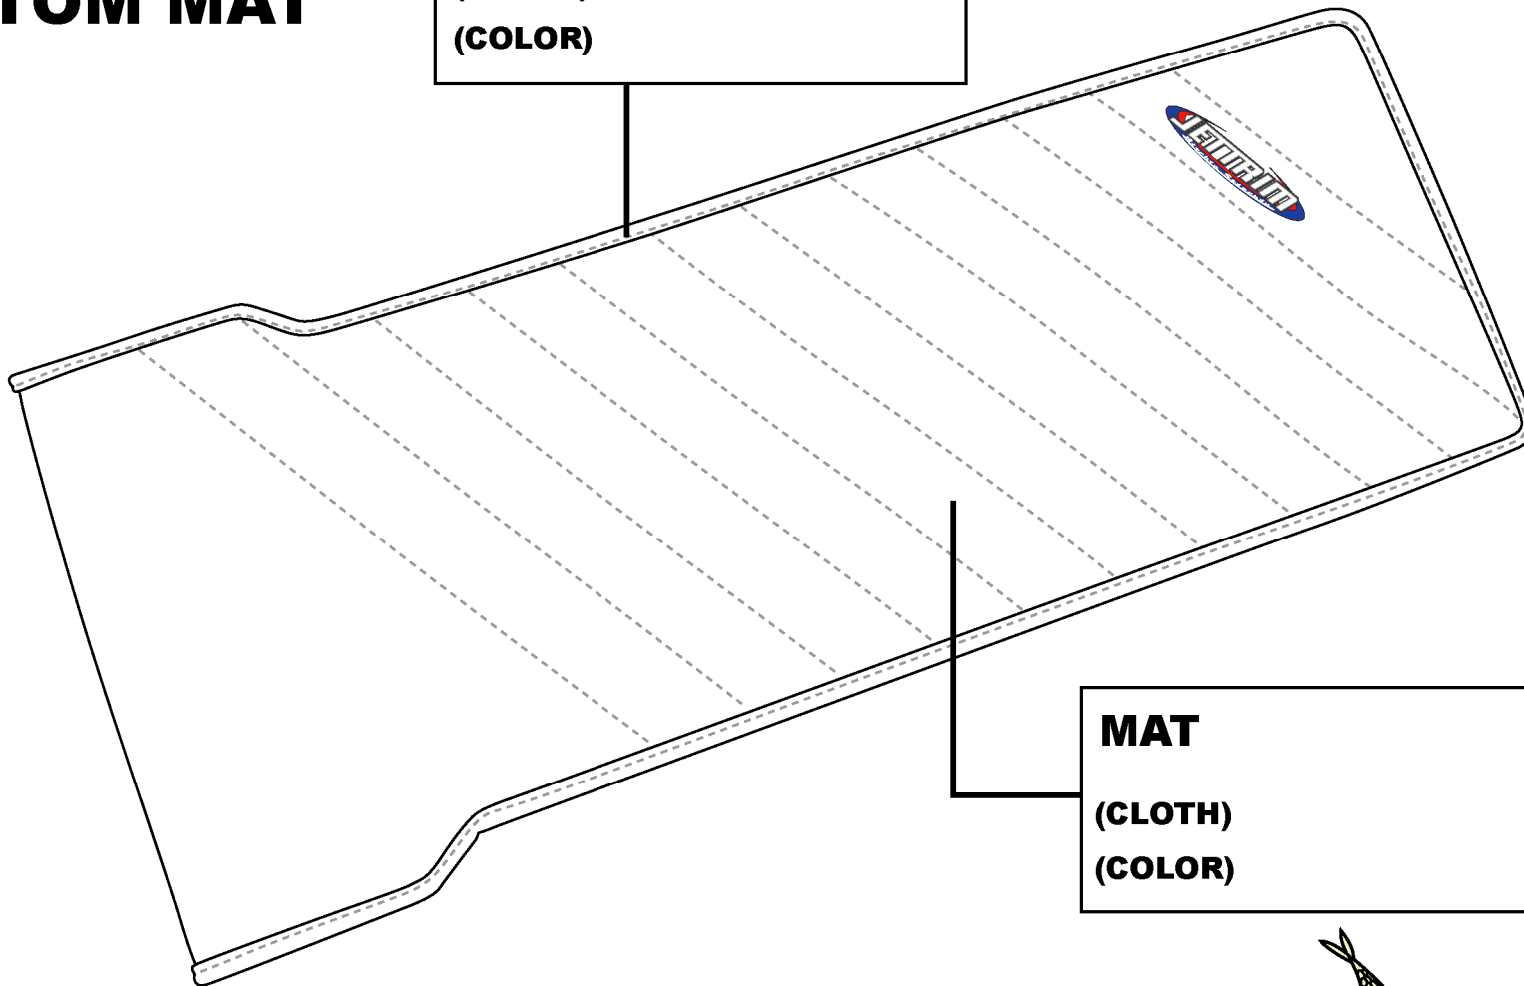

YAMAHA SJ(-95) BOTTOM MAT

TRIM

(CLOTH)

(COLOR)

MAT

(CLOTH)

(COLOR)

なまえ :